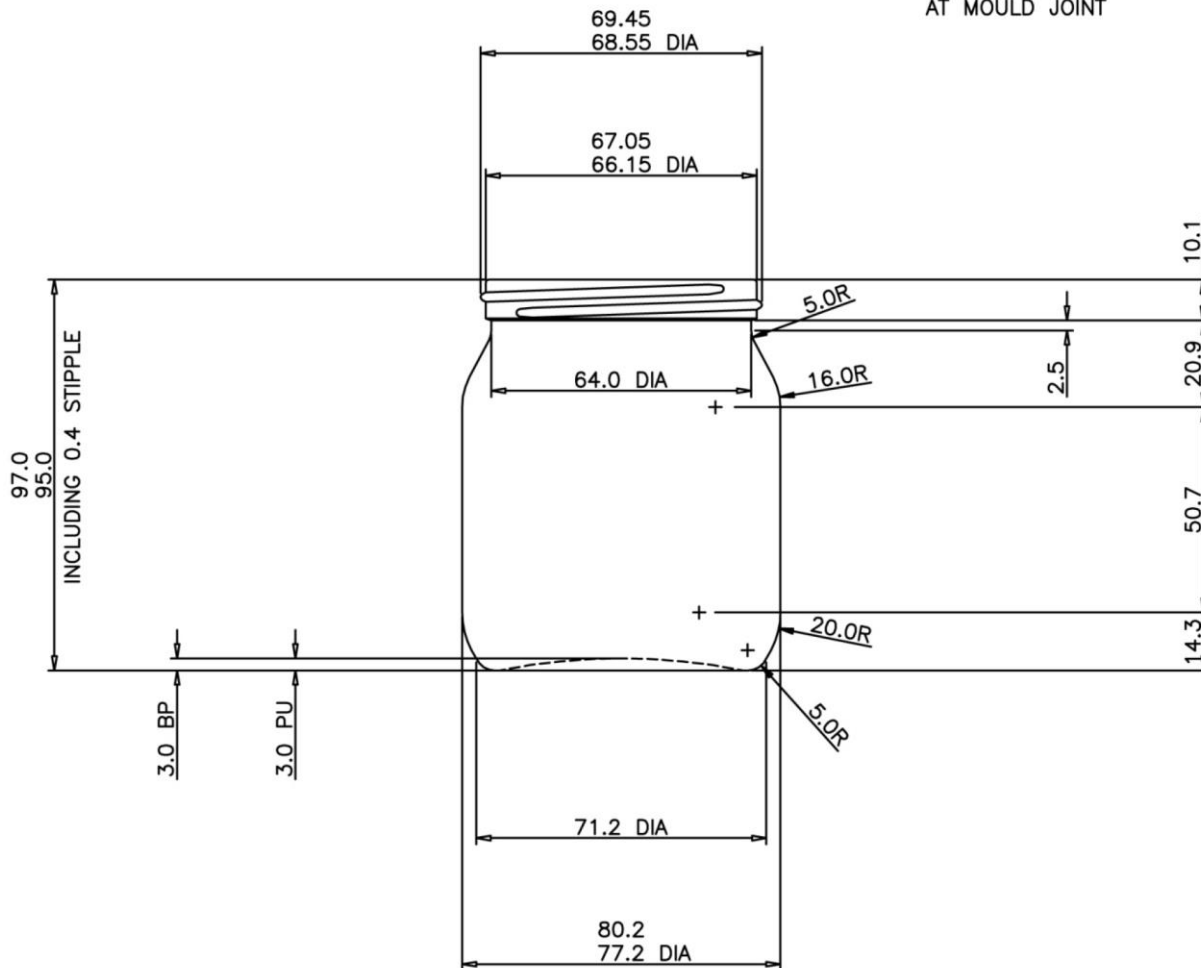

NECK DATA  
 TO R3/70 SPECIFICATION 1 1/4 TURNS  
 OF FULL THREAD DEPRESSED 0.2  
 AT MOULD JOINT

## W238 – 345ml Honey Jar (lb)

Neck Finish	70mm R3	Rawlings Reference	W238
Approx. Weight	170g	Pallet Quantity	2233
Height	96mm	Pallet Weight	424kg
Diameter	78.7mm	Pallet Dimensions	1200x1000x1247
Label Recess Height	50.7mm		
Capacity to Fill-point	353.3ml	Drawing Issue	February 2018